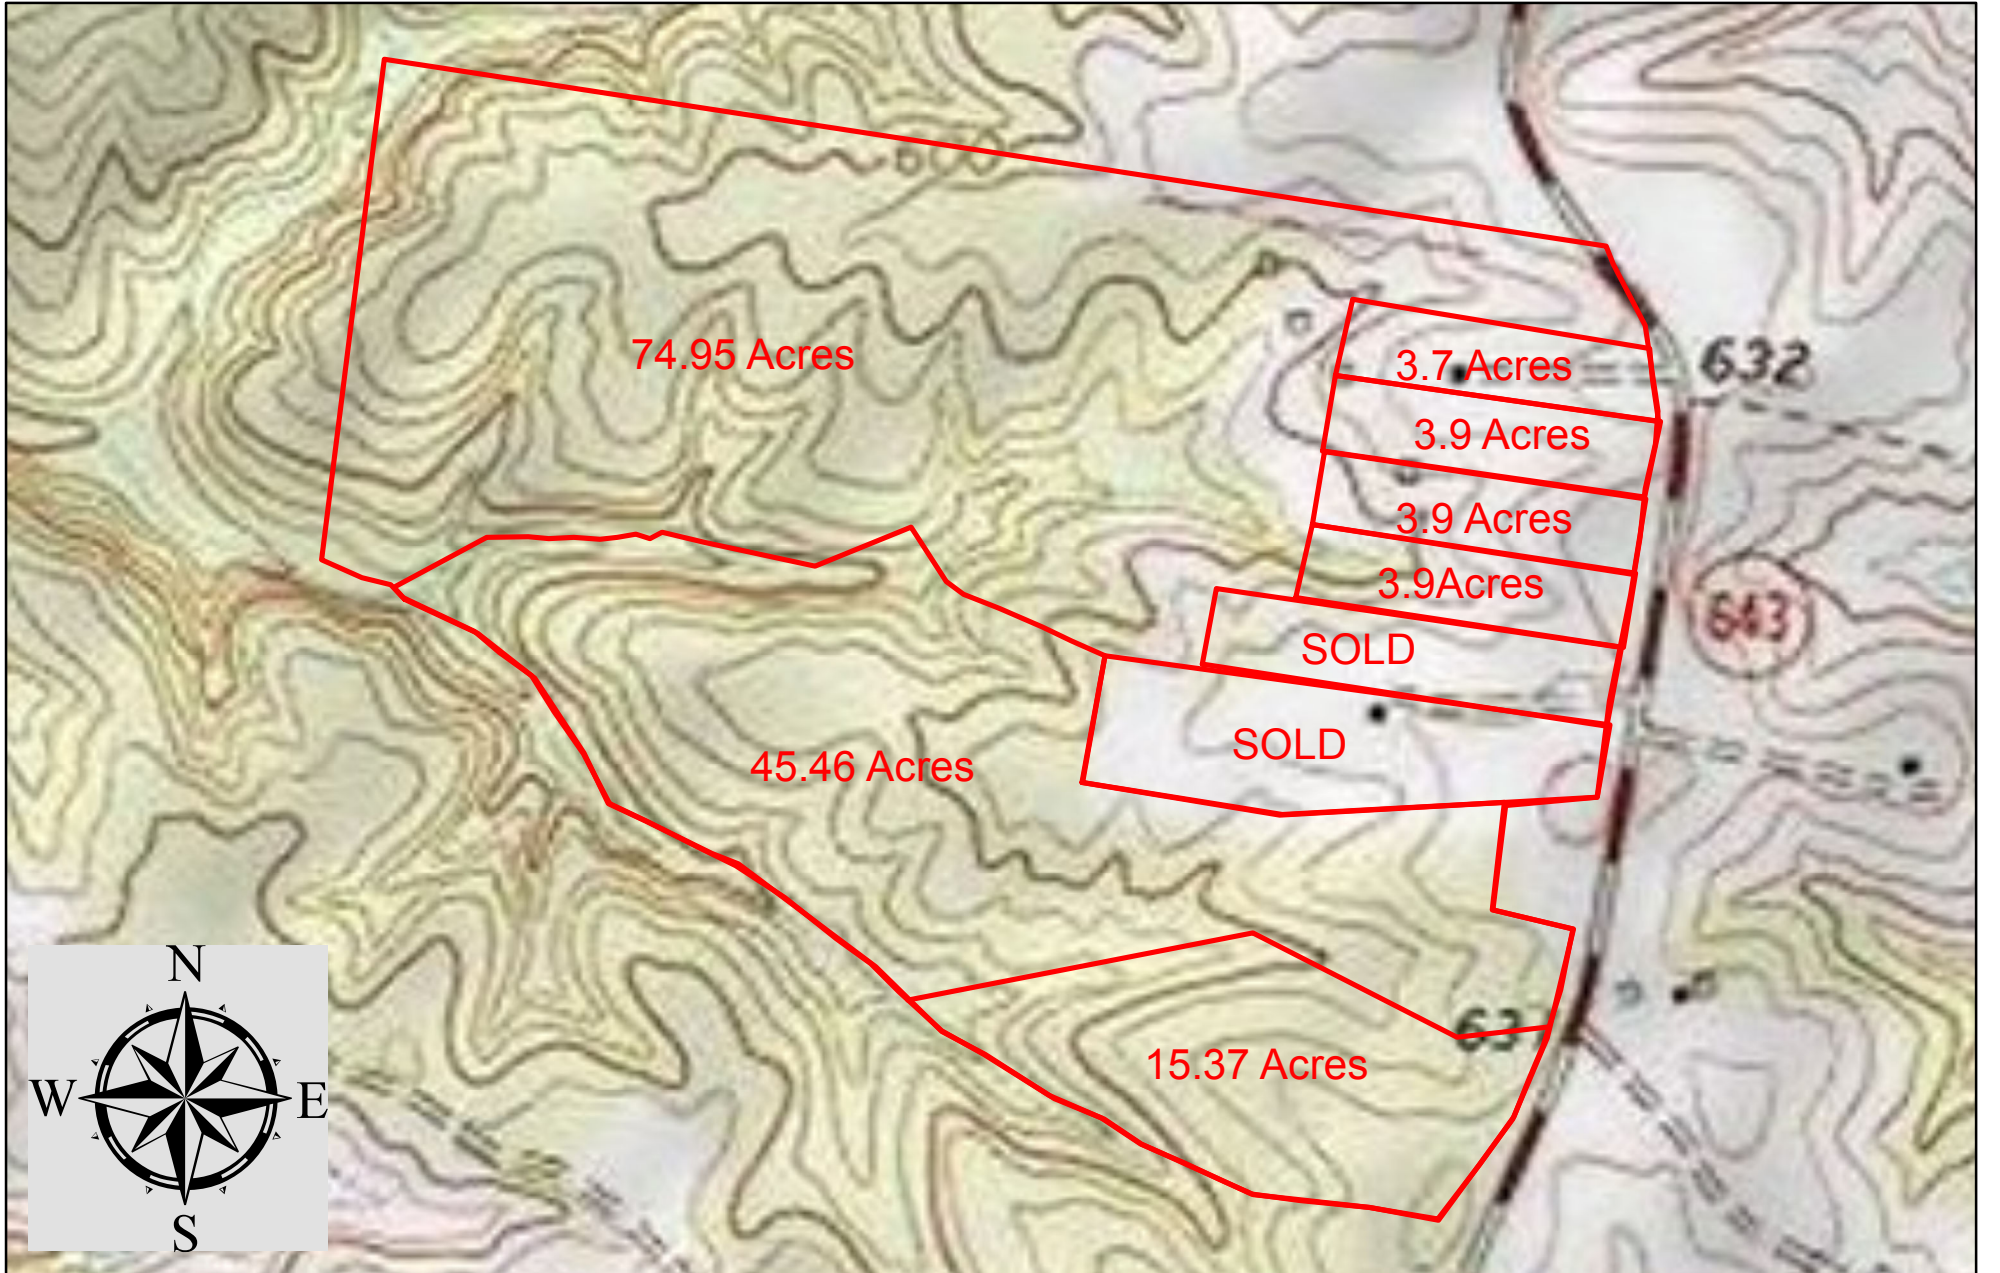

# Lewis Ford Estates

0 300 600 1,200 1,800 2,400 Feet